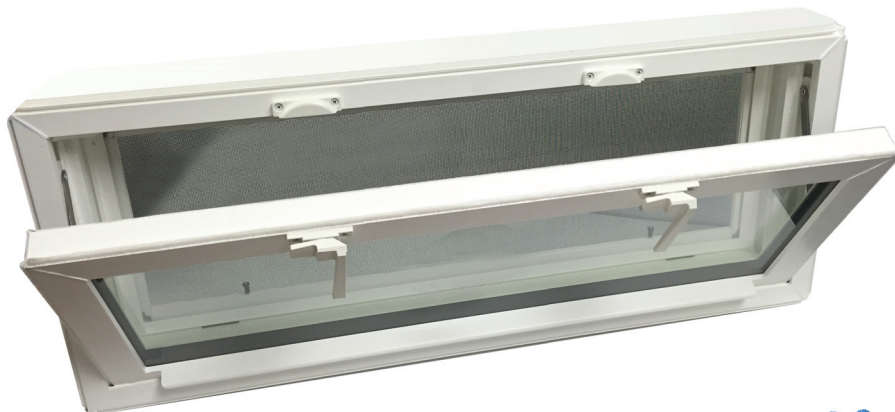

HOPPER

Pro140

WHITE VINYL HOPPER
SASH TILTS INSIDE

Features

- 3/4" FULLY WELDED FRAME
- FULLY WELDED SASH
- ALL MODELS include LOW-E GLASS and ARGON GAS plus SUPER SPACER® Technology
- SILL EXPANDER

inside view

Think about this:

The spacer system you choose is just as important as the window!

Grids are installed between the glass panes during manufacturing for easy cleaning

GRID DETAILS for traditional grids

GRIDS PATTERNS

FLAT GRIDS

CONTOUR GRIDS

Window Options

EXTERIOR PAINTED COLORS
(interior color is white or wood grain)

INTERIOR VINYL
EXTENSION JAMBS,
CASING, AND CORNER
ROSETTES

EXTERIOR
BRICK MOULD

NAILING FIN

SNAP ON
J CHANNEL TRIM